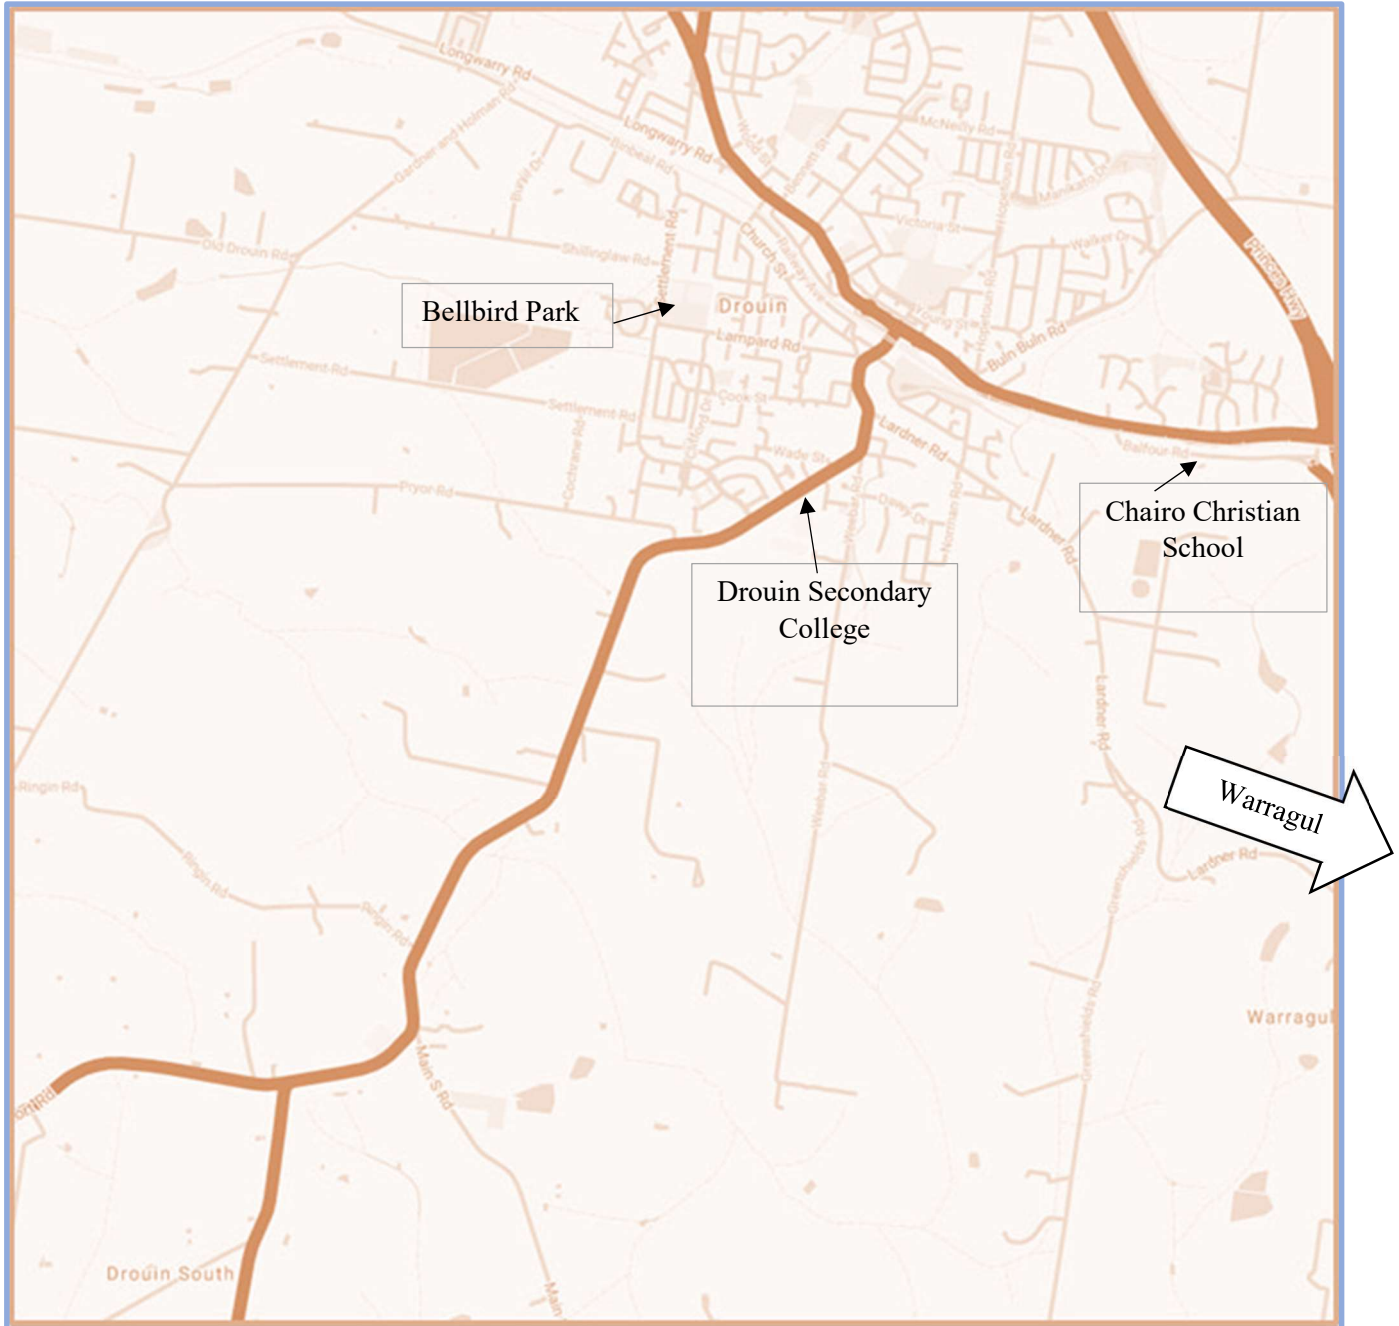

MAP 3 DROUIN