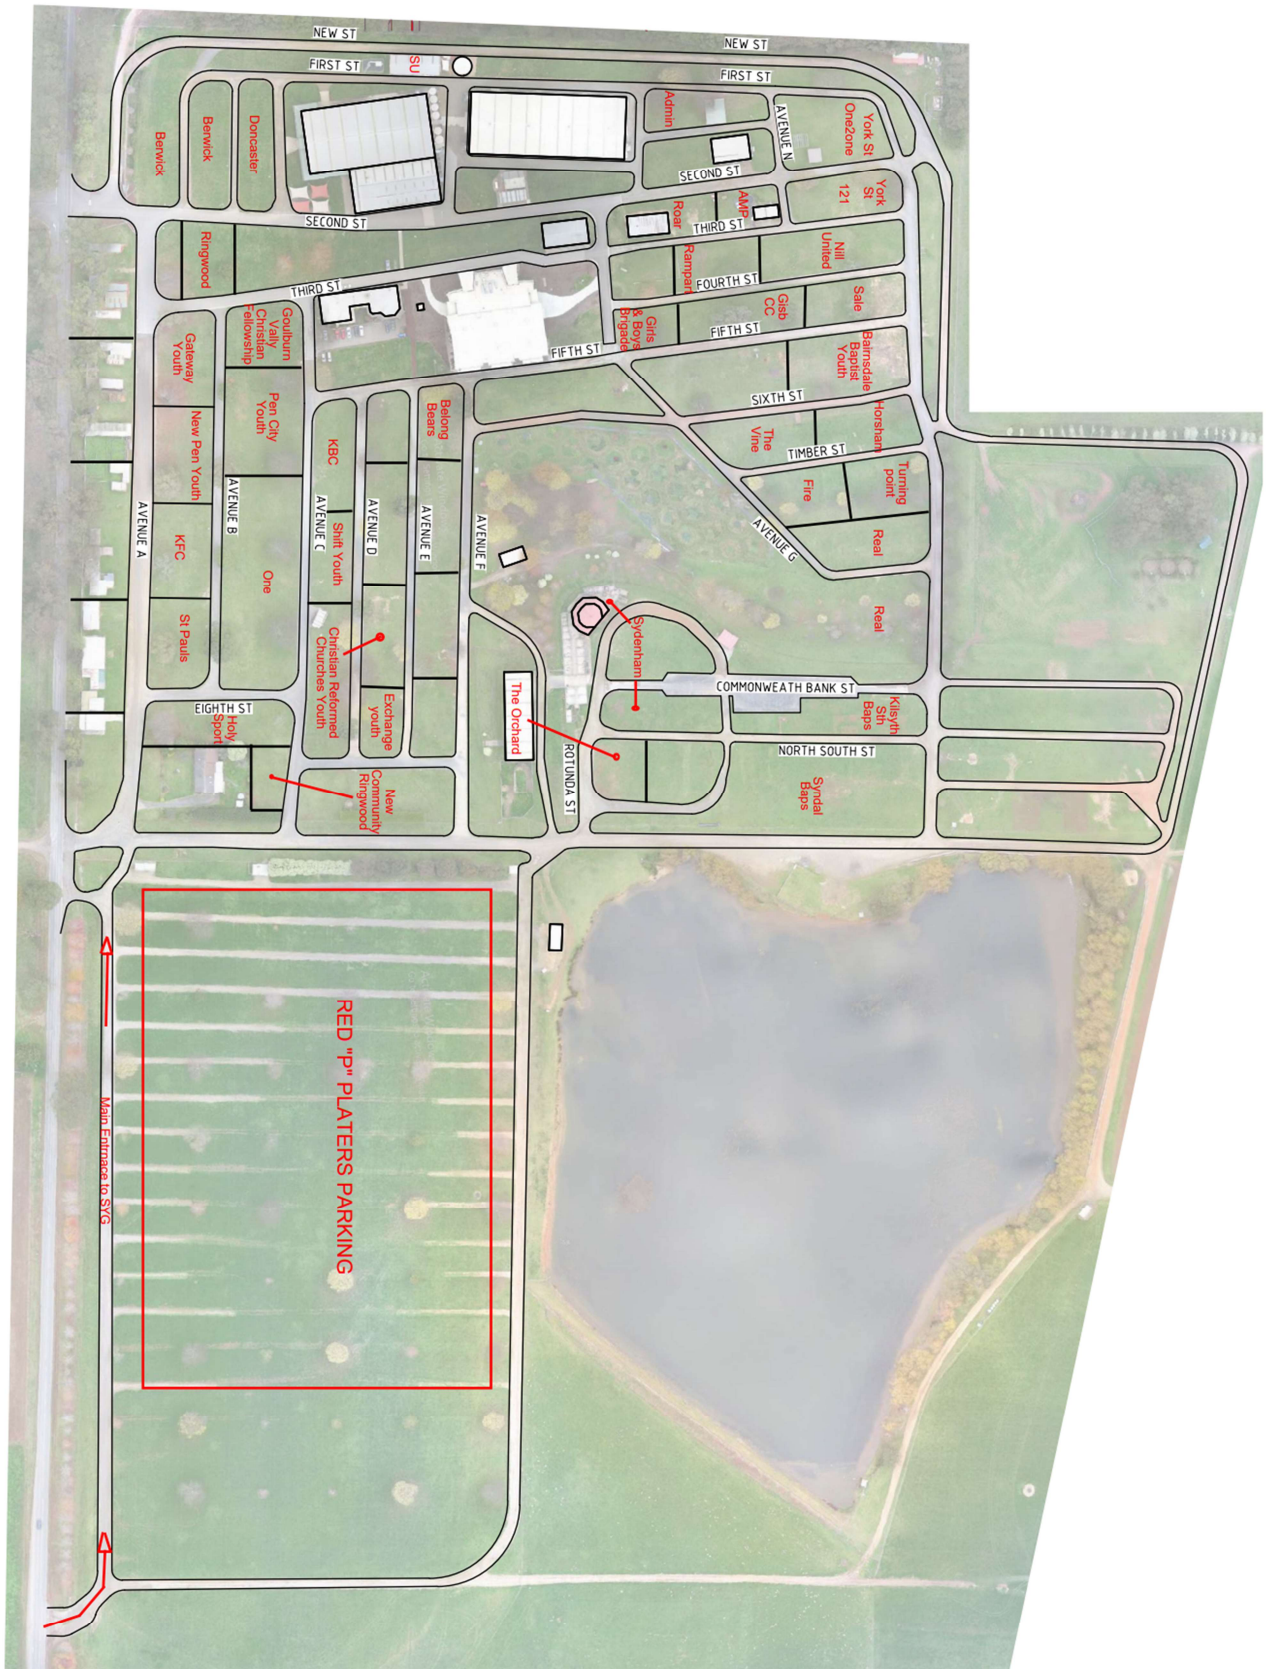

SYG VENUES

THE ALLEY

Address: 43 Queen St, Warragul (approx. 15 minutes from LP)

Directions:

- Come into Warragul on Princes Hwy (which becomes Queen St).
- The Alley is on the left hand side, near the Corner of Napier St, about 4km from Lardner Tk.

Emergency Assembly Point: Outside the front of the venue

BURKE ST PARK

Address: Burke Street, Warragul (approx. 15 minutes from LP)

Directions:

- Next to Warragul Gardens Caravan Park

Emergency Assembly Point: Warragul Tennis Courts

MAP 3 DROUIN

MAP 4 WARRAGUL

MAP 5 BURKE ST

1. Warragul Leisure Centre
2. Warragul Regional College Entrance
3. Warragul Regional College Stadium (Dodgeball)
4. Warragul Regional College Lower Oval (Ultimate Frisbee)
5. Warragul Regional College Asphalt Courts via Wills St
6. Warragul Regional College Macauley Field via Wills St (Ultimate Frisbee)
7. Warragul Netball Courts
8. Warragul Lawn Bowls
9. Warragul Tennis Courts
10. Geoff Watt Athletics Track (Touch Football & Ultimate Frisbee)

MAP 6 WARRAGUL REGIONAL COLLEGE

MAP 7 LARDNER PARK

MAP 8 LARDNER PARK- SPORTS

MAP 9 LARDNER PARK- CROSS COUNTRY & MOUNTAIN BIKE

Cross country:

Open = 3 laps

U18 = 2 laps

U15 = 1 lap.