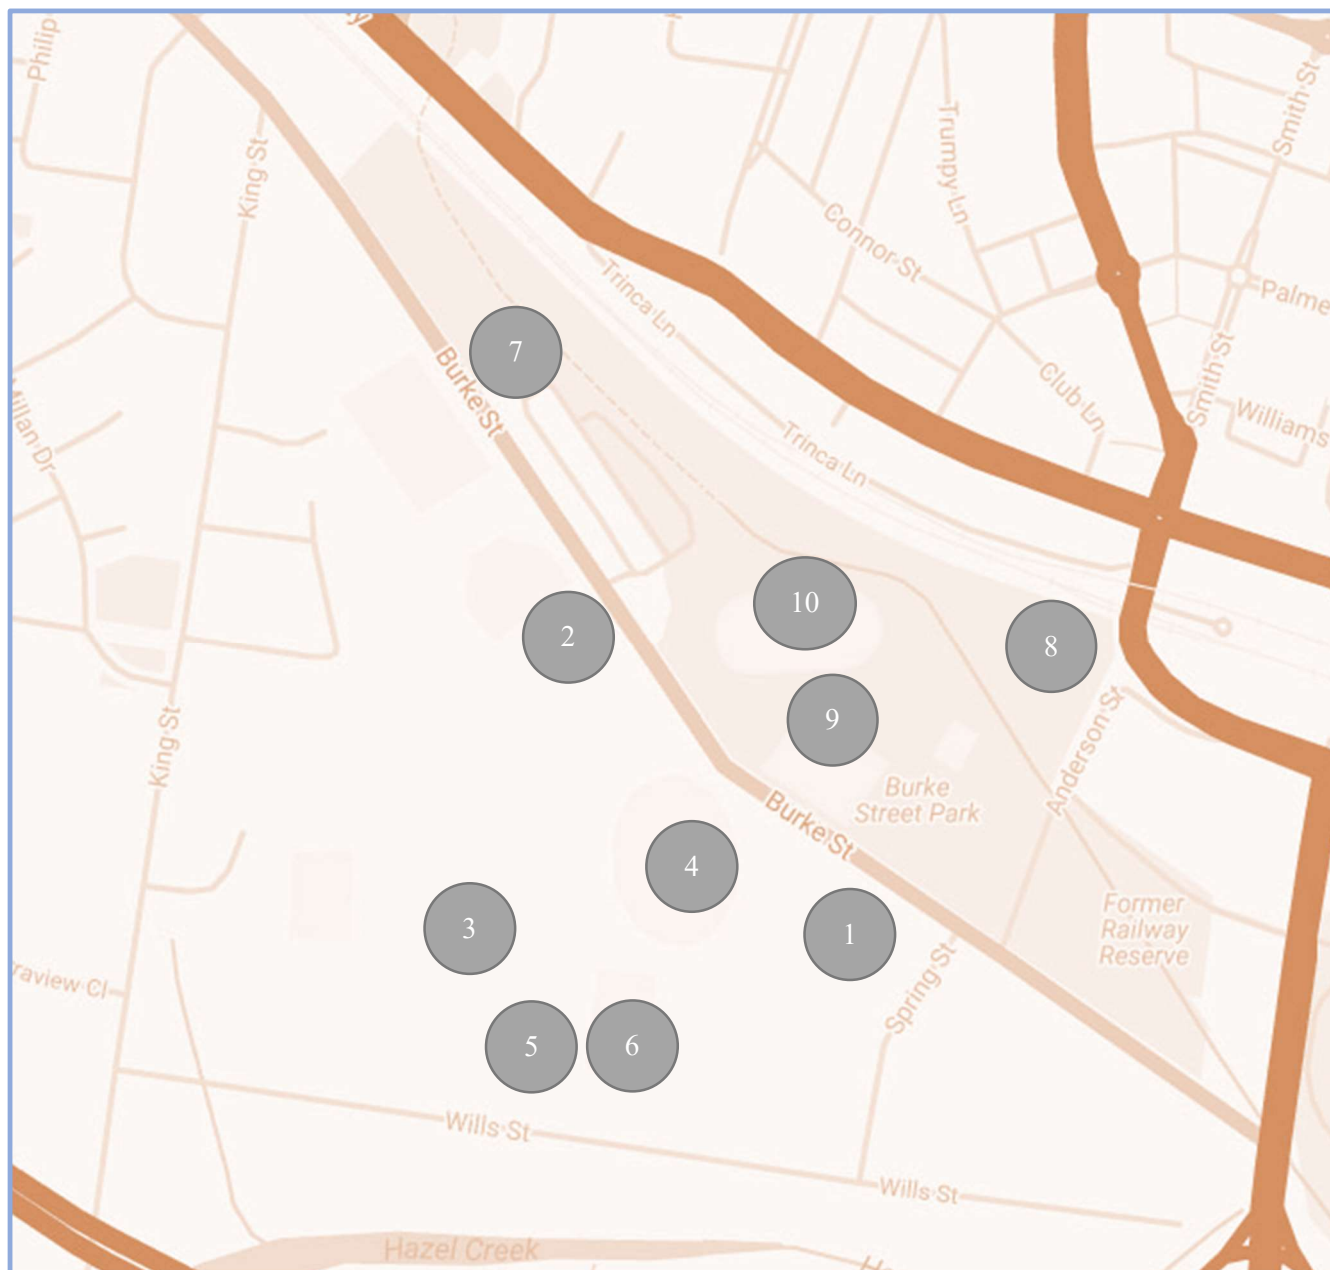

Directions:

- From Burke St in Warragul, turn left onto Howitt St, then left onto Alfred St. Before going over the rail bridge, slip left onto Anderson St. Please note that Anderson St is one way, & cannot be accessed directly from Burke St.

Emergency Assembly Point: Soccer field on the southern side of tennis courts across the road

WARRAGUL NETBALL COURTS

Address: Burke St, Warragul (approx. 15 minutes from LP)

Directions:

- The Warragul Netball Courts are on Burke St, about 3.5km from Lardner Tk on the left, or about 1km from Howitt St on the right.

Emergency Assembly Point: Asphalt car park from the Burke Street drive away.

MAPS

MAP 1 LARDNER PARK

MAP 2 BAW BAW SHIRE

PLEASE NOTE THAT DIRECTIONS IN GETTING TO EACH VENUE ARE PROVIDED IN THE VENUES SECTION.

MAP 3 DROUIN

MAP 4 WARRAGUL

MAP 5 BURKE ST

1. Warragul Leisure Centre
2. Warragul Regional College Entrance
3. Warragul Regional College Stadium (Dodgeball)
4. Warragul Regional College Lower Oval (Ultimate Frisbee)
5. Warragul Regional College Asphalt Courts via Wills St
6. Warragul Regional College Macauley Field via Wills St (Ultimate Frisbee)
7. Warragul Netball Courts
8. Warragul Lawn Bowls
9. Warragul Tennis Courts
10. Geoff Watt Athletics Track (Touch Football & Ultimate Frisbee)