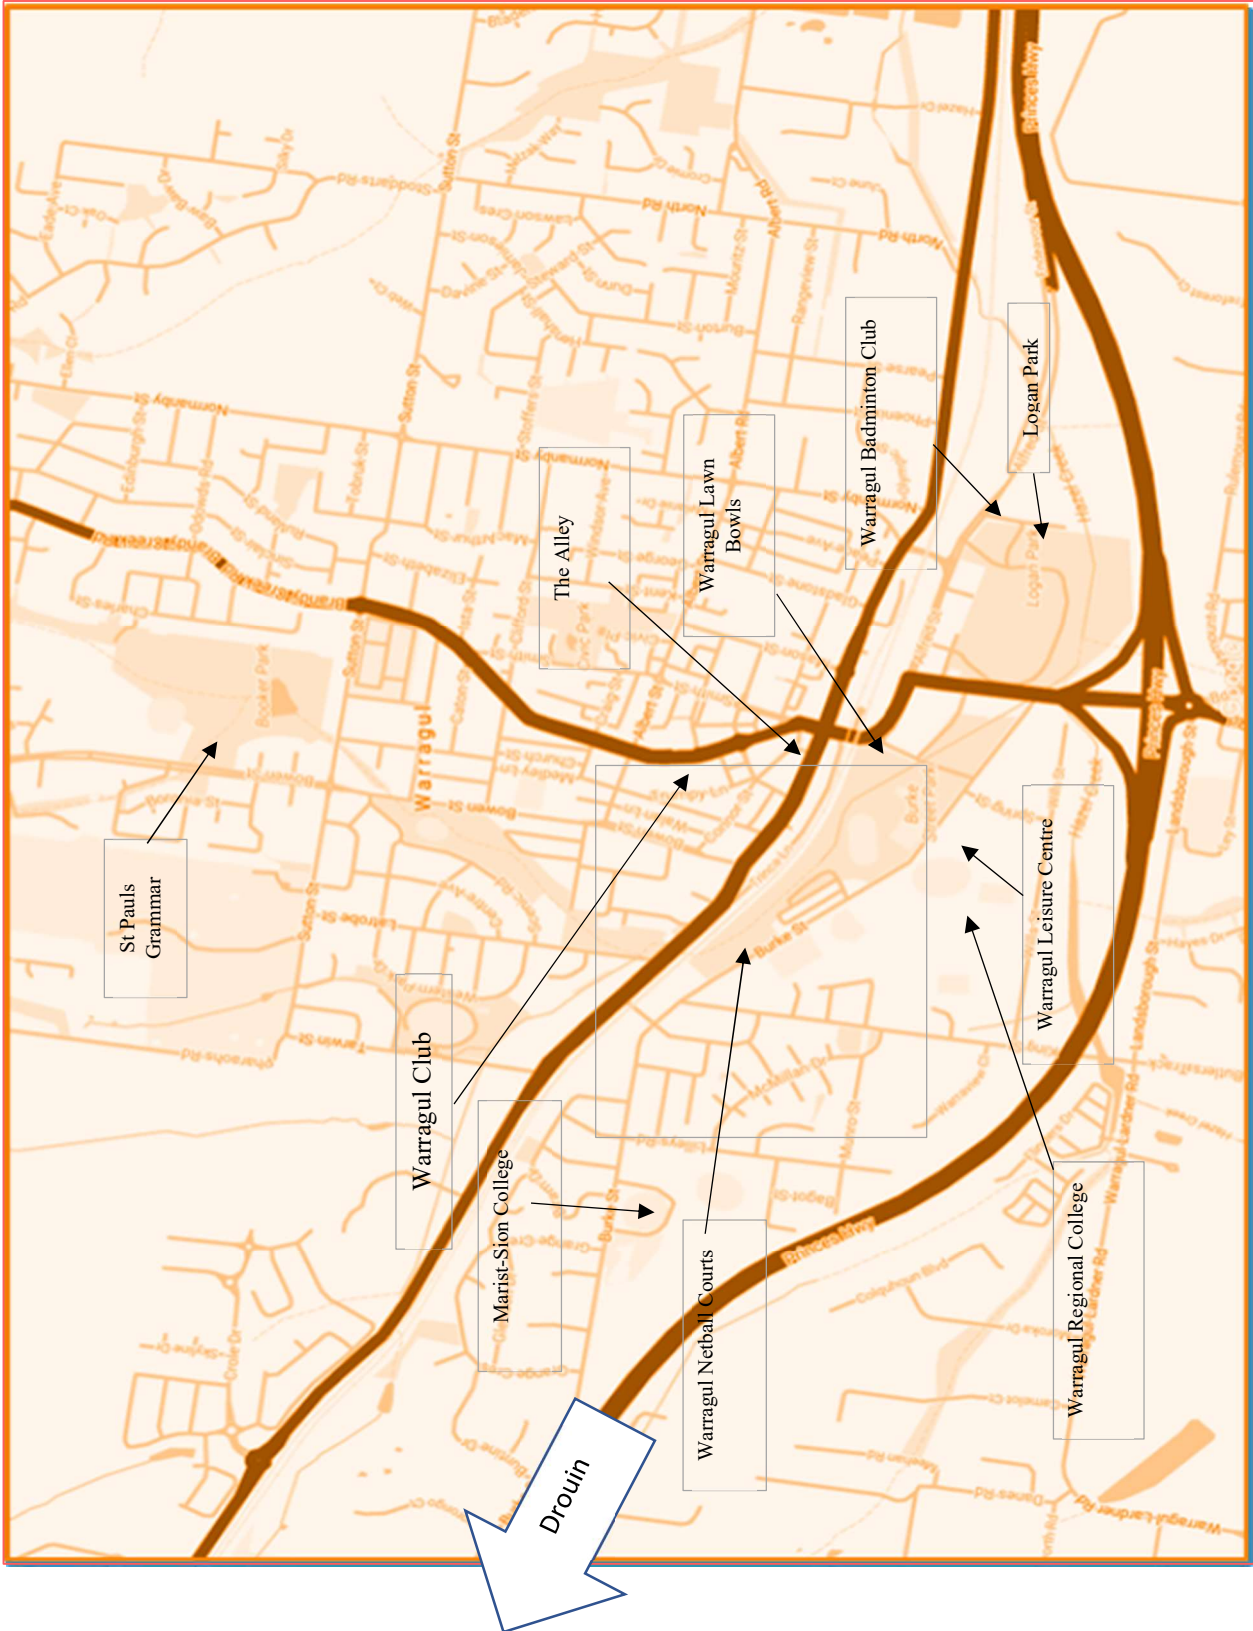

MAP 4 WARRAGUL