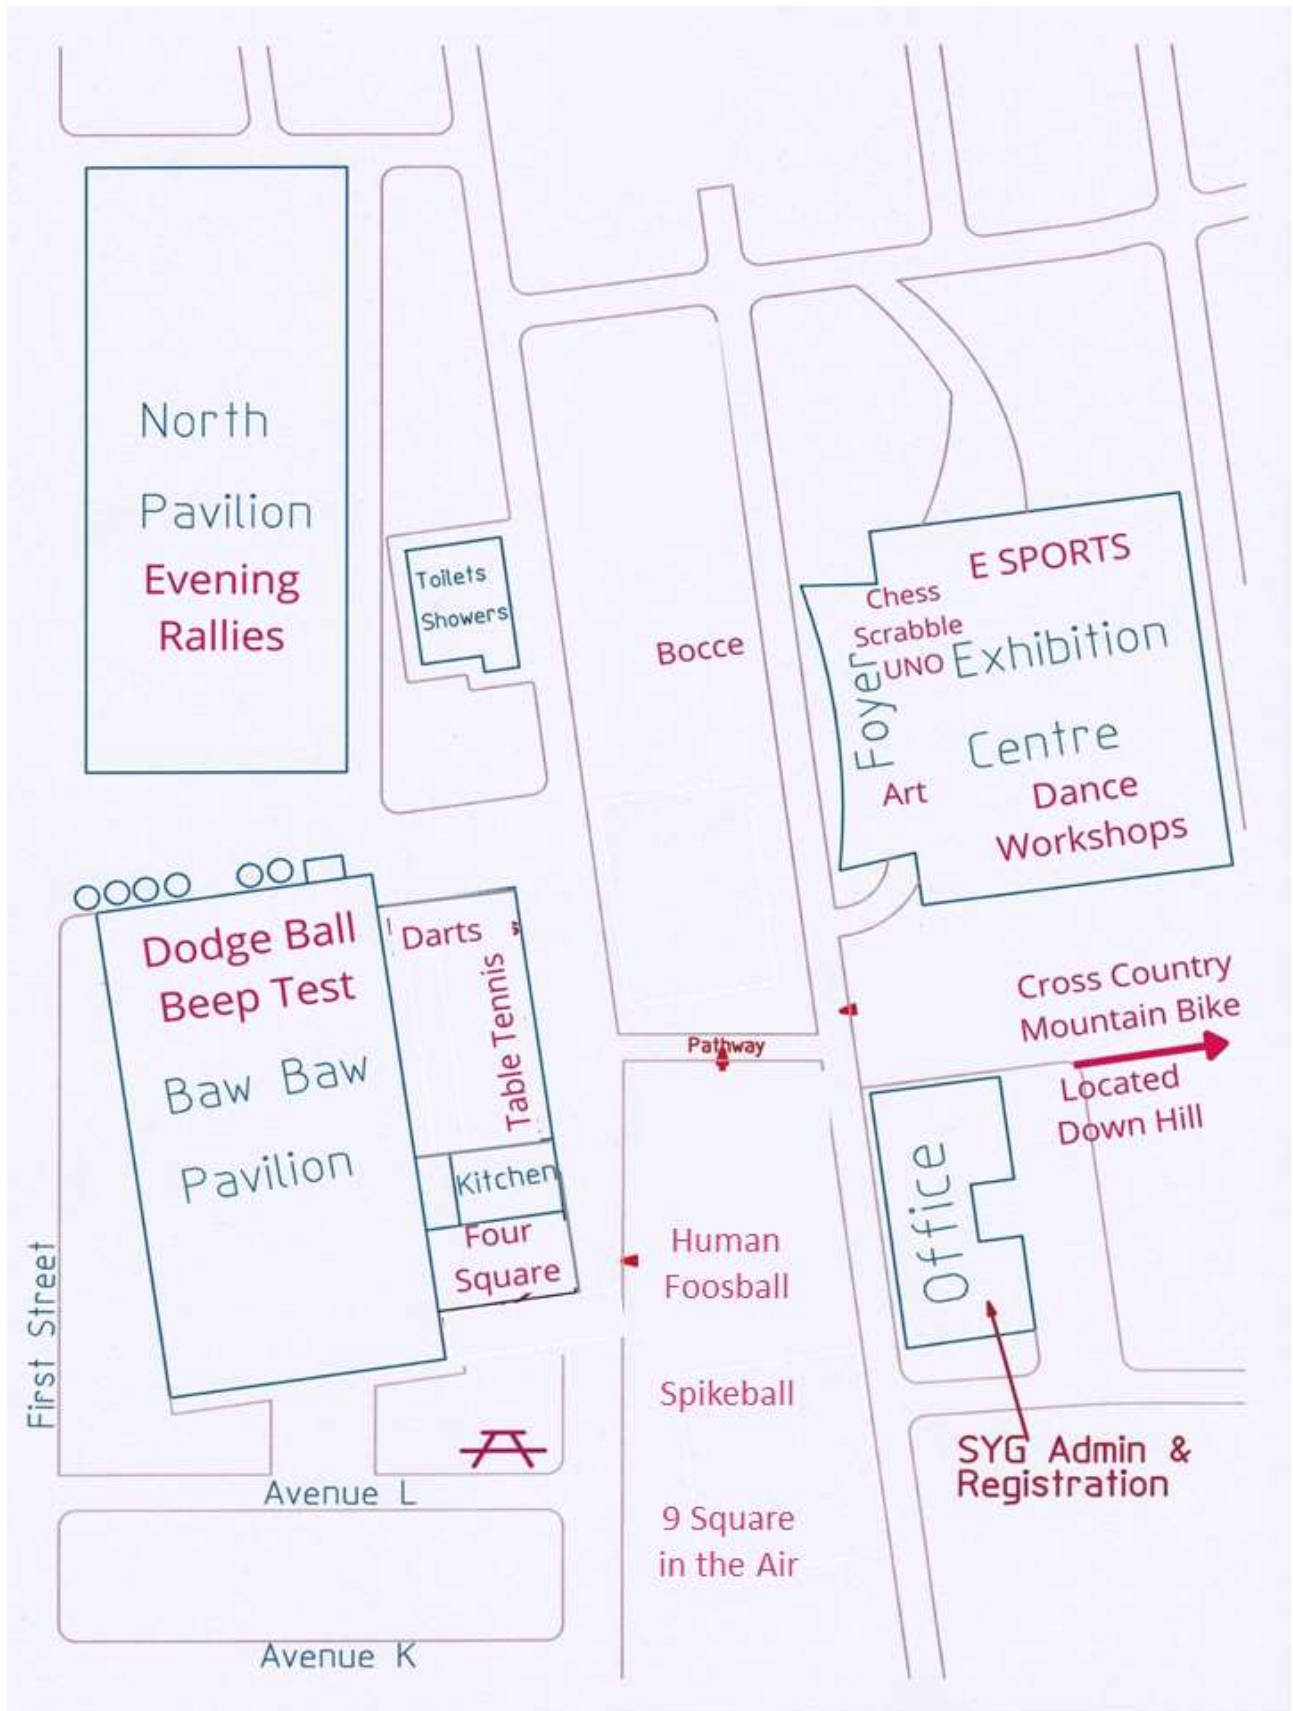

SYG VENUES

THE ALLEY

Address: 43 Queen St, Warragul (approx. 15 minutes from LP)

Directions:

- Come into Warragul on Princes Hwy (which becomes Queen St).
- The Alley is on the left hand side, near the Corner of Napier St, about 4km from Lardner Tk.

Emergency Assembly Point: Asphalt car park from the Burke Street drive away.

MAPS

MAP 1 LARDNER PARK

MAP 2 BAW BAW SHIRE

PLEASE NOTE THAT DIRECTIONS IN GETTING TO EACH VENUE ARE PROVIDED IN THE VENUES SECTION.

MAP 3 DROUIN

MAP 4 WARRAGUL

MAP 5 BURKE ST

1. Warragul Leisure Centre
2. Warragul Regional College Entrance
3. Warragul Regional College Stadium (Dodgeball)
4. Warragul Regional College Lower Oval (Ultimate Frisbee)
5. Warragul Regional College Asphalt Courts via Wills St
6. Warragul Regional College Macauley Field via Wills St (Ultimate Frisbee)
7. Warragul Netball Courts
8. Warragul Lawn Bowls
9. Warragul Tennis Courts
10. Geoff Watt Athletics Track (Touch Football & Ultimate Frisbee)

MAP 6 WARRAGUL REGIONAL COLLEGE

MAP 7 LARDNER PARK

MAP 8 LARDNER PARK- SPORTS

MAP 9 LARDNER PARK- CROSS COUNTRY & MOUNTAIN BIKE

Cross country:

Open = 3 laps

U18 = 2 laps

U15 = 1 lap.