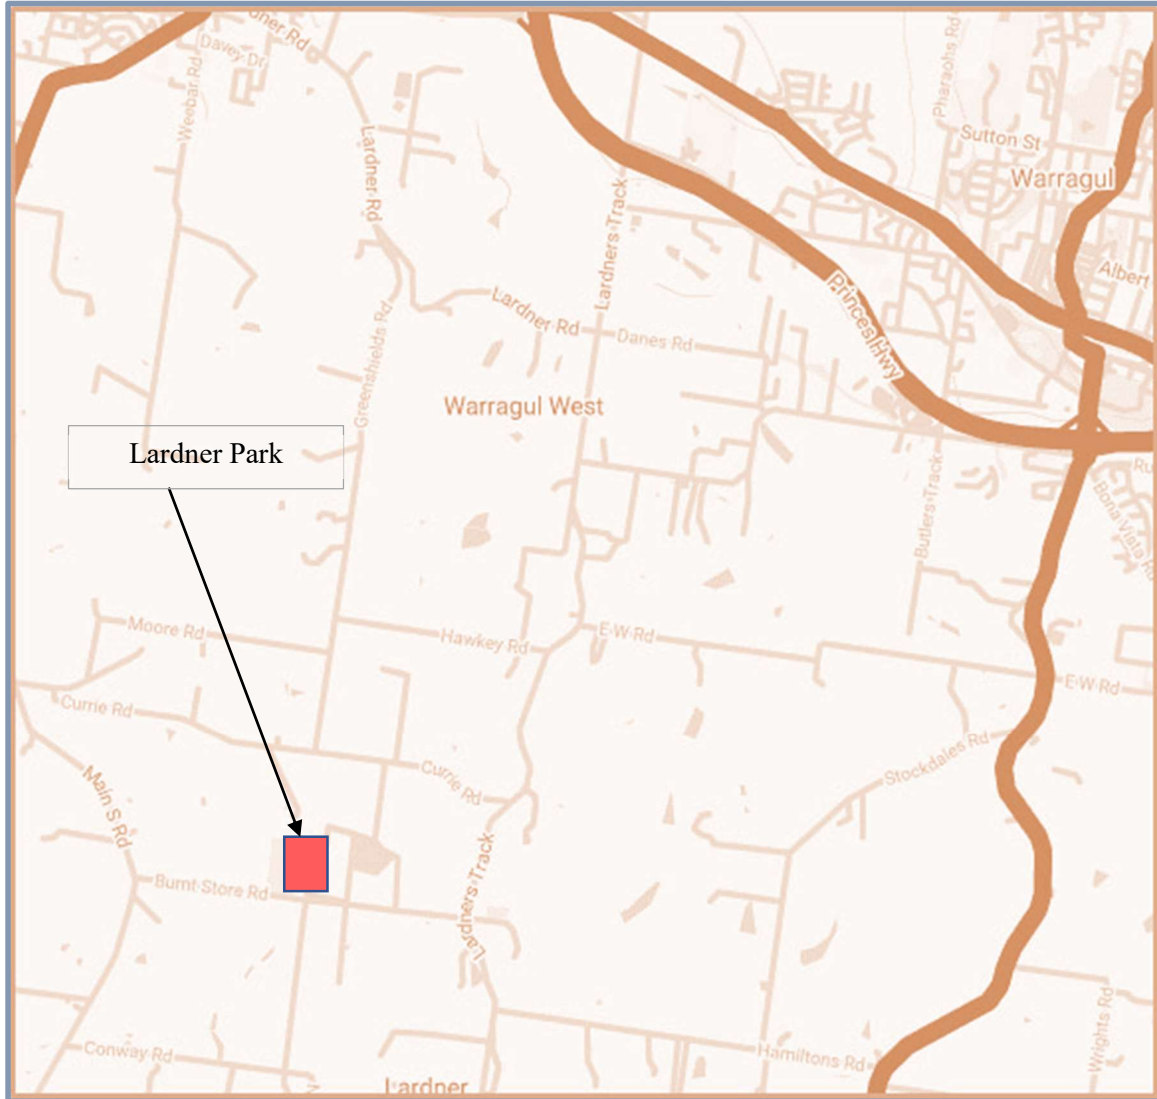

MAPS

MAP 1 LARDNER PARK