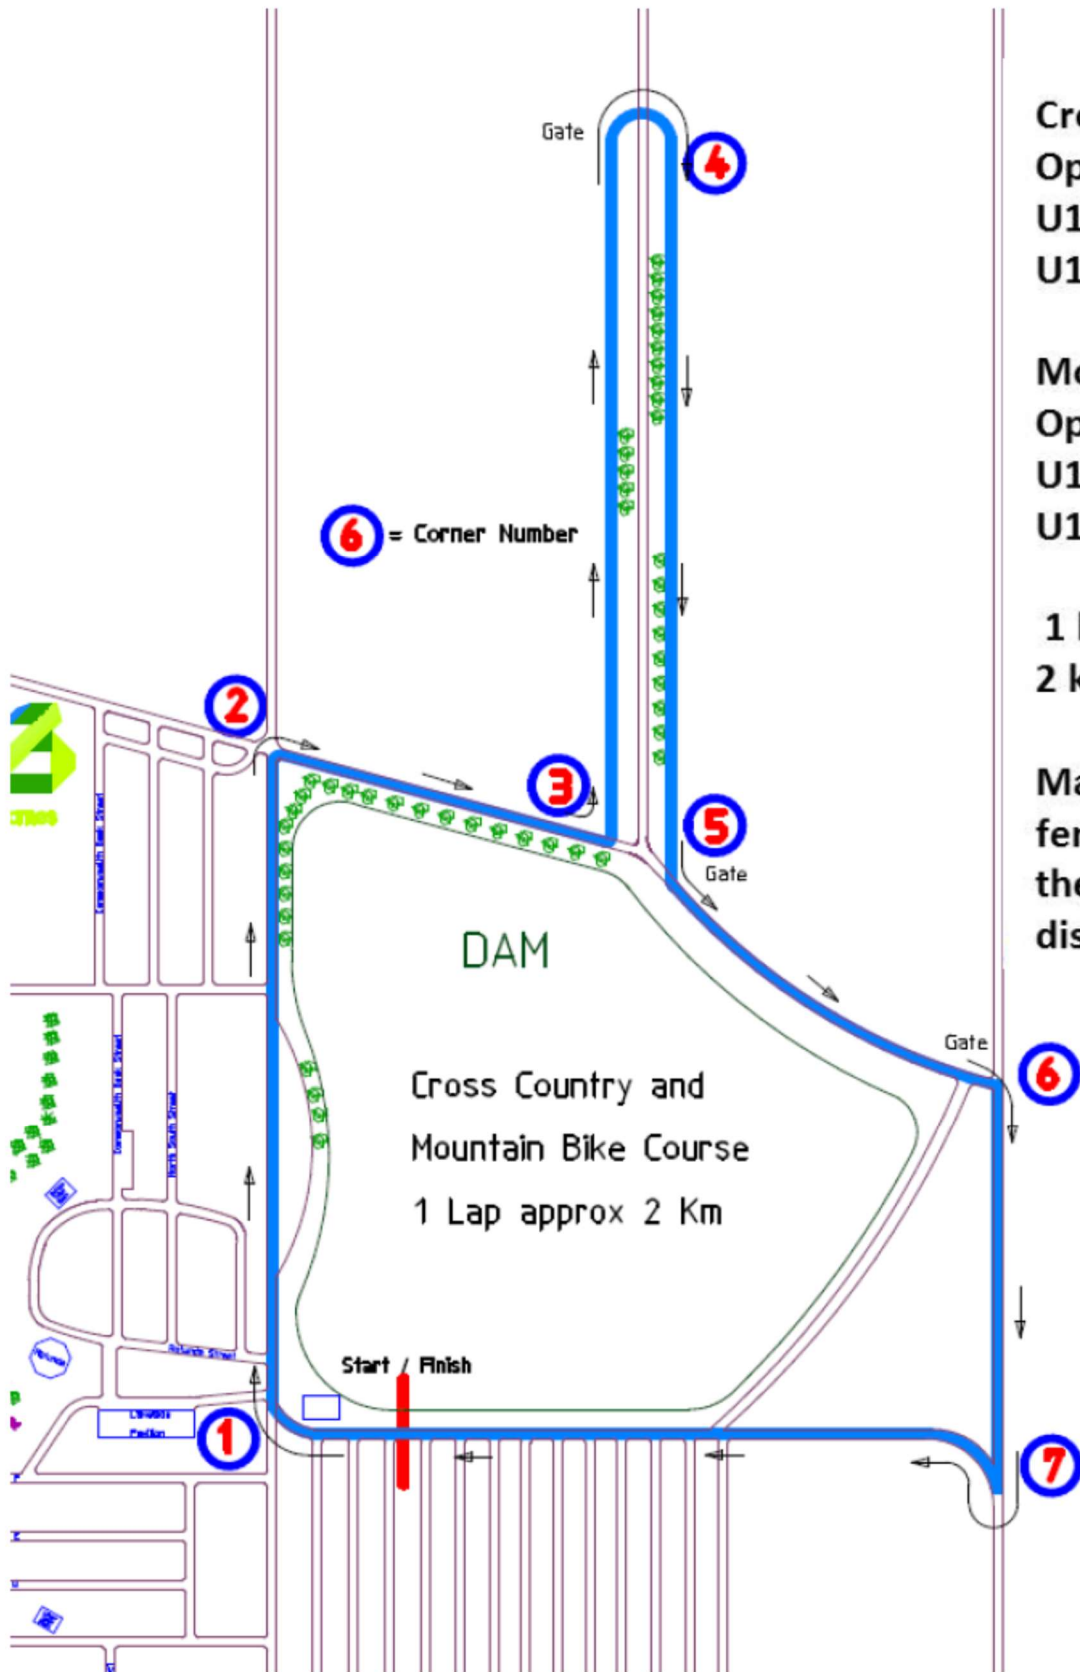

SYG VENUES

THE ALLEY

Address: 43 Queen St, Warragul (approx. 15 minutes from LP)

Directions:

- Come into Warragul on Princes Hwy (which becomes Queen St).
- The Alley is on the left hand side, near the Corner of Napier St, about 4km from Lardner Tk.

Emergency Assembly Point: Oval on the eastern side of the indoor stadium

DROUIN SECONDARY COLLEGE

Address: Main South Rd, Drouin (approx. 10 minutes from LP)

Directions:

- If coming from Lardner Park turn left onto Burnt Store Rd, then continue straight ahead at the Lardner's Tk intersection.
- In Drouin, turn onto Main Sth Rd. Follow this around until you come to Drouin Secondary College. on left.

Directions:

- From Burke St in Warragul, turn left onto Howitt St, then left onto Alfred St. Before going over the rail bridge, slip left onto Anderson St. Please note that Anderson St is one way, & cannot be accessed directly from Burke St.

MAP 6 WARRAGUL REGIONAL COLLEGE

MAP 7 LARDNER PARK

MAP 8 LARDNER PARK- SPORTS

MAP 9 LARDNER PARK- CROSS COUNTRY & MOUNTAIN BIKE

Cross country:

Open = 3 laps

U18 = 2 laps

U15 = 1 lap.